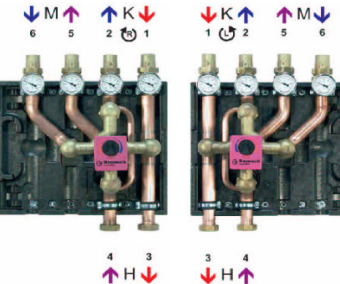

DESCRIPTION

Part #

07 List Price  
1/1/2007

MIX 250 2X4 RH MIX 250 2X4 LH

**Baunach**  
rendeMIX Multi-path mixing distributor

US List

- rendeMIX 250 2X4 Right Hand boiler supply
- rendeMIX 250 2X4 Left Hand boiler supply
- rendeMIX 250 2X4 RH boiler supply w/ 1 Wilo pump & isolation flanges
- rendeMIX 250 2X4 LH boiler supply w/ 1 Wilo pump & isolation flanges
- rendeMIX 250 2X4 RH boiler supply w/ 2 Wilo pump & isolation flanges
- rendeMIX 250 2X4 LH boiler supply w/ 2 Wilo pump & isolation flanges

2x4RH	\$ 2,312.00
2x4LH	\$ 2,312.00
2x4RHWP1	\$ 2,474.00
2x4LHWP1	\$ 2,474.00
2x4RHWP2	\$ 2,626.00
2x4LHWP2	\$ 2,626.00

MIX 250 2X4 RT MIX 250 2X4 LT

- rendeMIX 250 2X4 Right TWIN
- rendeMIX 250 2X4 Left TWIN
- rendeMIX 250 2X4 R TWIN w/ 1 Wilo pump & isolation flanges
- rendeMIX 250 2X4 L TWIN w/ 1 Wilo pump & isolation flanges
- rendeMIX 250 2X4 R TWIN + rendeMIX 250 2X4 RH boiler supply
- rendeMIX 250 2X4 L TWIN + rendeMIX 250 2X4 LH boiler supply
- rendeMIX 250 2X4 R TWIN + 2X4RH + 2 Wilo pump & isolation flanges
- rendeMIX 250 2X4 L TWIN + 2X4LH + 2 Wilo pump & isolation flanges

2x4RT	\$ 2,312.00
2x4LT	\$ 2,312.00
2x4RTWP1	\$ 2,474.00
2x4LTWP1	\$ 2,474.00
2X4RTX2	\$ 4,574.00
2X4LTX2	\$ 4,574.00
2X4RTX2W2	\$ 4,660.00
2X4LTX2W2	\$ 4,660.00

MIX 250 2X4 RH jet MIX 250 2X4 LH jet

- rendeMIX 250 2X4 Right Hand boiler supply jet
- rendeMIX 250 2X4 Left Hand boiler supply jet
- rendeMIX 250 2X4 RH jet w/ 1 Wilo pump & isolation flanges
- rendeMIX 250 2X4 LH jet w/ 1 Wilo pump & isolation flanges
- direct connect brazed plate heat exchanger 5x12-6plate
- direct connect brazed plate heat exchanger 5x12-8plate
- direct connect brazed plate heat exchanger 5x12-10plate
- direct connect brazed plate heat exchanger 5x12-12plate
- direct connect brazed plate heat exchanger 5x12-14plate
- direct connect brazed plate heat exchanger 5x12-16plate