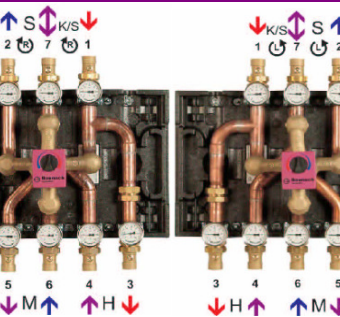

2x4RH	\$ 2,312.00
2x4LH	\$ 2,312.00
2x4RHWP1	\$ 2,474.00
2x4LHWP1	\$ 2,474.00
2x4RHWP2	\$ 2,626.00
2x4LHWP2	\$ 2,626.00

MIX 250 2X4 RT MIX 250 2X4 LT

- rendeMIX 250 2X4 Right TWIN
- rendeMIX 250 2X4 Left TWIN
- rendeMIX 250 2X4 R TWIN w/ 1 Wilo pump & isolation flanges
- rendeMIX 250 2X4 L TWIN w/ 1 Wilo pump & isolation flanges
- rendeMIX 250 2X4 R TWIN + rendeMIX 250 2X4 RH boiler supply
- rendeMIX 250 2X4 L TWIN + rendeMIX 250 2X4 LH boiler supply
- rendeMIX 250 2X4 R TWIN + 2X4RH + 2 Wilo pump & isolation flanges
- rendeMIX 250 2X4 L TWIN + 2X4LH + 2 Wilo pump & isolation flanges

2x4RT	\$ 2,312.00
2x4LT	\$ 2,312.00
2x4RTWP1	\$ 2,474.00
2x4LTWP1	\$ 2,474.00
2X4RTX2	\$ 4,574.00
2X4LTX2	\$ 4,574.00
2X4RTX2W2	\$ 4,660.00
2X4LTX2W2	\$ 4,660.00

MIX 250 2X4 RH jet MIX 250 2X4 LH jet

- rendeMIX 250 2X4 Right Hand boiler supply jet
- rendeMIX 250 2X4 Left Hand boiler supply jet
- rendeMIX 250 2X4 RH jet w/ 1 Wilo pump & isolation flanges
- rendeMIX 250 2X4 LH jet w/ 1 Wilo pump & isolation flanges
- direct connect brazed plate heat exchanger 5x12-6plate
- direct connect brazed plate heat exchanger 5x12-8plate
- direct connect brazed plate heat exchanger 5x12-10plate
- direct connect brazed plate heat exchanger 5x12-12plate
- direct connect brazed plate heat exchanger 5x12-14plate
- direct connect brazed plate heat exchanger 5x12-16plate

2x4RJ	\$ 2,312.00
2x4LJ	\$ 2,312.00
2x4RJWP1	\$ 2,474.00
2x4LJWP1	\$ 2,474.00
FP5X12-6	\$ 566.00
FP5X12-8	\$ 638.00
FP5X12-10	\$ 706.00
FP5X12-12	\$ 778.00
FP5X12-14	\$ 850.00
FP5X12-16	\$ 922.00

MIX 250 3X4 R solar MIX 250 3X4 L solar