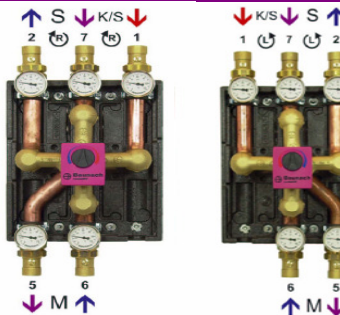

MIX 250 3X2 R solar MIX 250 3X2 L solar

- rendeMIX 250 3X2 Right Solar
- rendeMIX 250 3X2 Left Solar
- rendeMIX 250 3X2 R Solar w/1 Wilo pump & isolation flanges
- rendeMIX 250 3X2 L Solar w/1 Wilo pump & isolation flanges

3x2RS	$ 2,242.00
3x2LS	$ 2,242.00
3x2RSWP1	$ 2,394.00
3x2LSWP1	$ 2,394.00