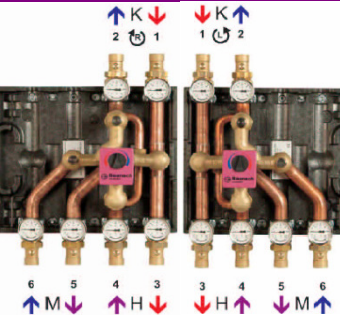

2x4RH	\$ 2,312.00
2x4LH	\$ 2,312.00
2x4RHWP1	\$ 2,474.00
2x4LHWP1	\$ 2,474.00
2x4RHWP2	\$ 2,626.00
2x4LHWP2	\$ 2,626.00

MIX 250 2X4 RT MIX 250 2X4 LT

- rendeMIX 250 2X4 Right TWIN
- rendeMIX 250 2X4 Left TWIN
- rendeMIX 250 2X4 R TWIN w/ 1 Wilo pump & isolation flanges
- rendeMIX 250 2X4 L TWIN w/ 1 Wilo pump & isolation flanges
- rendeMIX 250 2X4 R TWIN + rendeMIX 250 2X4 RH boiler supply
- rendeMIX 250 2X4 L TWIN + rendeMIX 250 2X4 LH boiler supply
- rendeMIX 250 2X4 R TWIN + 2X4RH + 2 Wilo pump & isolation flanges
- rendeMIX 250 2X4 L TWIN + 2X4LH + 2 Wilo pump & isolation flanges

2x4RT	\$ 2,312.00
2x4LT	\$ 2,312.00
2x4RTWP1	\$ 2,474.00
2x4LTWP1	\$ 2,474.00
2X4RTX2	\$ 4,574.00
2X4LTX2	\$ 4,574.00
2X4RTX2W2	\$ 4,660.00
2X4LTX2W2	\$ 4,660.00

MIX 250 2X4 RH jet MIX 250 2X4 LH jet

- rendeMIX 250 2X4 Right Hand boiler supply jet
- rendeMIX 250 2X4 Left Hand boiler supply jet
- rendeMIX 250 2X4 RH jet w/ 1 Wilo pump & isolation flanges
- rendeMIX 250 2X4 LH jet w/ 1 Wilo pump & isolation flanges
- direct connect brazed plate heat exchanger 5x12-6plate
- direct connect brazed plate heat exchanger 5x12-8plate
- direct connect brazed plate heat exchanger 5x12-10plate
- direct connect brazed plate heat exchanger 5x12-12plate
- direct connect brazed plate heat exchanger 5x12-14plate
- direct connect brazed plate heat exchanger 5x12-16plate