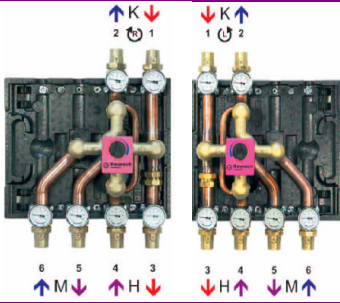

DESCRIPTION

Part #

07 List Price
1/1/2007

MIX 250 2X4 RH MIX 250 2X4 LH

Baunach
rendeMIX Multi-path mixing distributor

US List

- rendeMIX 250 2X4 Right Hand boiler supply
- rendeMIX 250 2X4 Left Hand boiler supply
- rendeMIX 250 2X4 RH boiler supply w/ 1 Wilo pump & isolation flanges
- rendeMIX 250 2X4 LH boiler supply w/ 1 Wilo pump & isolation flanges
- rendeMIX 250 2X4 RH boiler supply w/ 2 Wilo pump & isolation flanges
- rendeMIX 250 2X4 LH boiler supply w/ 2 Wilo pump & isolation flanges

2x4RH	$ 2,312.00
2x4LH	$ 2,312.00
2x4RHWP1	$ 2,474.00
2x4LHWP1	$ 2,474.00
2x4RHWP2	$ 2,626.00
2x4LHWP2	$ 2,626.00